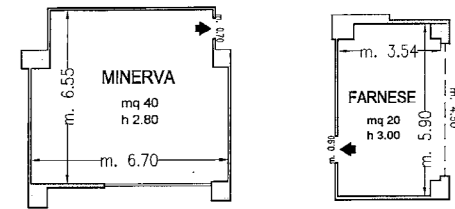

Piano Terra / Ground Floor