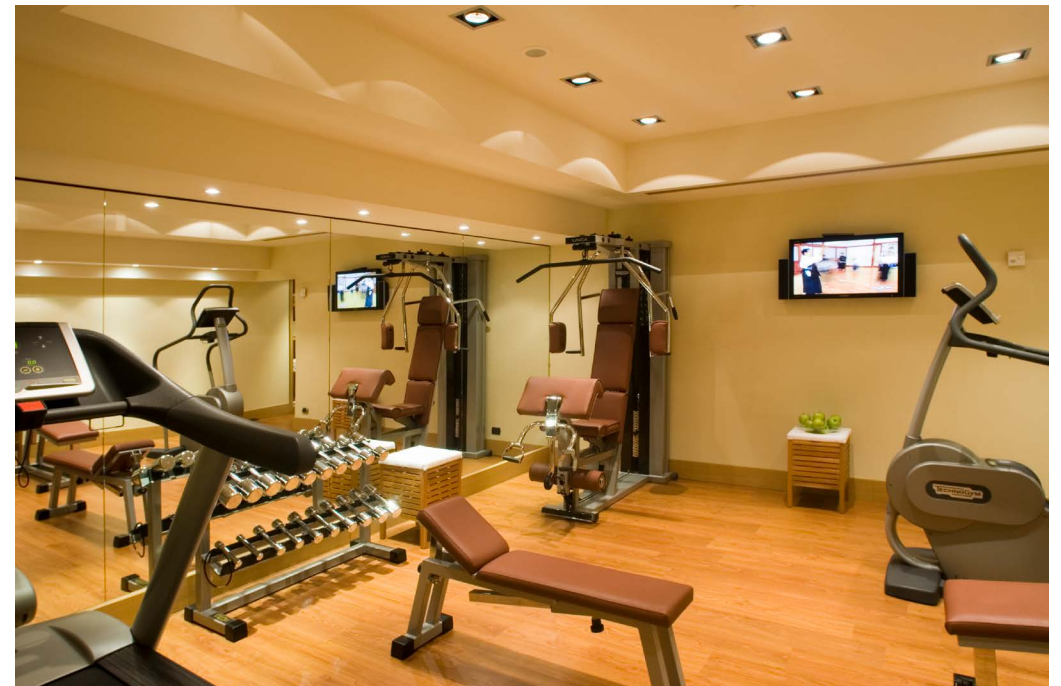

From the airport

- From Leonardo da Vinci-Fiumicino Airport (35km), take the train Leonardo Express to the Roma Termini train station, available every 30 minutes.