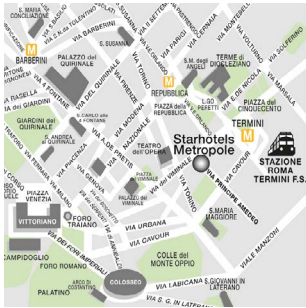

Meetings & Events

We have nine stunning conference rooms equipped with the latest technology and supported by an experienced events team. We can accommodate up to 180 people.

Location

Step out of the hotel and into central Rome, with many of the city's artistic and architectural treasures within easy reach. You'll find our hotel near the Termini railway station and the Teatro dell'Opera, from where it's just a short walk to Rome's most iconic monuments. Discover the ancient splendor of the Colosseum and throw a coin into the Trevi fountain. Then explore the city's religious heritage at the city's many beautiful churches and famous sites, such as the Vatican and the Sistine Chapel.

From the station

- Our hotel is near Roma Termini train station - only 300m walking distance.

From the highway

- From A1 Roma/Milano highway (30km), take exit Grande Raccordo Anulare/Via Salaria, go towards Roma city centre.
- From A2 Roma/Napoli highway (25km), exit Grande Raccordo Anulare/Via Tuscolana, go towards Roma city centre.